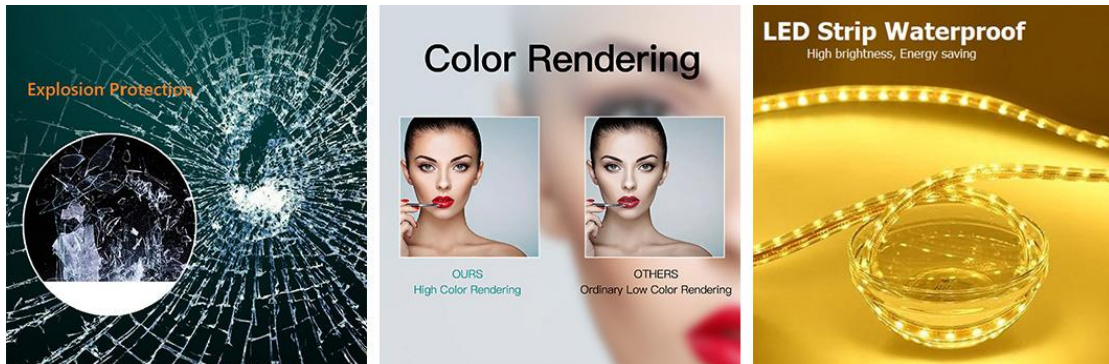

DURABLE: Made with premium glass, the **Decorative LED Mirror Cabinet With Three Mirror Doors** is a high-quality product that is sturdy and durable. The bathroom mirror is also suitable for dressing room.

Product Details

To build a dream bathroom or dressing room with **Decorative LED Mirror Cabinet With Three Mirror Doors**, which offer inbuilt On/Off Touch switch, with LED lights, and wonderful storage space.